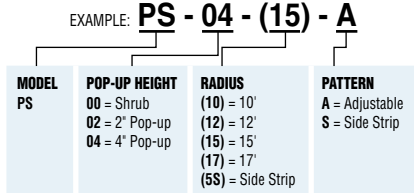

SPECIFICATION GUIDE

PS Standard Nozzle Performance Data

Arc	Pressure PSI	10 Foot Radius Adjustable from 1° to 360° Trajectory: 15° Color Code: Red ●			12 Foot Radius Adjustable from 1° to 360° Trajectory: 28° Color Code: Green ●			15 Foot Radius Adjustable from 1° to 360° Trajectory: 28° Color Code: Black ●			17 Foot Radius Adjustable from 1° to 360° Trajectory: 28° Color Code: White ○						
		Radius ft.	Flow GPM	Precip in/hr ▲	Radius ft.	Flow GPM	Precip in/hr ▲	Radius ft.	Flow GPM	Precip in/hr ▲	Radius ft.	Flow GPM	Precip in/hr ▲				
45°	20	10'	0.2	1.54	1.78	12'	0.4	2.14	2.47	14'	0.4	1.57	1.81	16'	0.9	2.71	3.13
	25	10'	0.2	1.54	1.78	12'	0.5	2.67	3.09	15'	0.5	1.71	1.98	17'	1.0	2.66	3.08
	30	11'	0.3	1.91	2.20	14'	0.5	1.96	2.27	16'	0.6	1.80	2.08	18'	1.1	2.61	3.02
	35	11'	0.3	1.91	2.20	14'	0.6	2.36	2.72	16'	0.7	2.11	2.43	18'	1.3	3.09	3.57
90°	20	10'	0.4	1.54	1.78	12'	0.6	1.60	1.85	14'	0.7	1.87	2.15	16'	1.4	2.99	3.45
	25	10'	0.4	1.54	1.78	12'	0.8	2.14	2.47	15'	0.7	1.38	1.59	17'	1.8	2.40	2.77
	30	11'	0.5	1.59	1.84	14'	0.9	1.77	2.04	16'	1.0	1.50	1.74	18'	1.9	2.26	2.61
	35	11'	0.5	1.59	1.84	14'	0.9	1.77	2.04	16'	1.1	1.65	1.91	18'	2.1	2.50	2.88
120°	20	10'	0.5	1.34	1.54	15'	1.0	1.71	1.98	17'	1.2	1.60	1.85	19'	2.2	2.35	2.71
	25	10'	0.5	1.44	1.67	12'	0.8	1.60	1.85	14'	0.9	1.33	1.53	16'	1.6	1.80	2.08
	30	11'	0.6	1.73	2.00	12'	0.9	1.80	2.08	15'	1.1	1.41	1.63	17'	1.9	1.90	2.19
	35	11'	0.6	1.43	1.65	14'	1.0	1.47	1.70	16'	1.2	1.35	1.56	18'	2.1	1.87	2.16
180°	20	10'	0.7	1.67	1.93	14'	1.1	1.62	1.87	16'	1.3	1.47	1.69	18'	2.3	2.05	2.37
	25	10'	0.8	1.54	1.78	12'	1.2	1.54	1.78	17'	1.5	1.50	1.73	19'	2.4	1.92	2.22
	30	11'	1.0	1.59	1.84	14'	1.2	1.60	1.85	14'	1.4	1.38	1.59	16'	2.4	1.80	2.08
	35	11'	1.0	1.59	1.84	14'	1.5	1.47	1.70	16'	1.6	1.37	1.58	17'	2.7	1.80	2.08
240°	20	10'	1.0	1.59	1.84	14'	1.6	1.57	1.81	16'	2.0	1.50	1.74	18'	3.1	1.84	2.13
	25	10'	1.2	1.73	2.00	15'	1.7	1.45	1.68	17'	2.1	1.40	1.62	19'	3.3	1.76	2.03
	30	11'	1.3	1.55	1.79	14'	1.5	1.50	1.74	14'	1.7	1.25	1.45	16'	2.6	1.47	1.69
	35	11'	1.4	1.67	1.93	14'	2.1	1.55	1.79	16'	2.3	1.30	1.50	18'	3.5	1.56	1.80
270°	20	10'	1.1	1.41	1.63	12'	2.2	1.41	1.63	17'	2.5	1.25	1.44	19'	3.7	1.48	1.71
	25	10'	1.3	1.67	1.93	12'	1.7	1.52	1.75	14'	2.0	1.31	1.51	16'	2.8	1.40	1.62
	30	11'	1.5	1.59	1.84	14'	1.9	1.69	1.96	15'	2.2	1.25	1.45	17'	3.1	1.38	1.59
	35	11'	1.6	1.70	1.96	14'	2.1	1.38	1.59	16'	2.4	1.20	1.39	18'	3.3	1.31	1.51
360°	20	10'	1.6	1.54	1.78	12'	2.3	1.51	1.74	16'	2.6	1.30	1.51	18'	3.9	1.54	1.78
	25	10'	1.6	1.54	1.78	12'	2.4	1.37	1.58	17'	2.8	1.24	1.44	19'	4.0	1.42	1.64
	30	11'	2.0	1.59	1.84	14'	2.1	1.40	1.62	14'	3.0	1.47	1.70	16'	3.7	1.39	1.61
	35	11'	2.1	1.67	1.93	14'	2.2	1.47	1.70	15'	3.4	1.45	1.68	17'	4.3	1.43	1.65
40	12'	2.4	1.60	1.85	15'	3.3	1.41	1.63	17'	4.4	1.47	1.69	19'	5.3	1.41	1.63